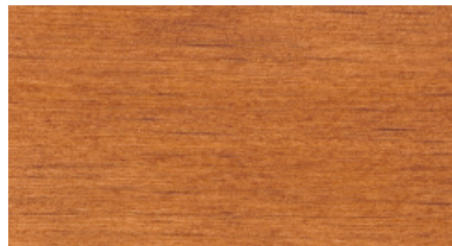

Disclaimer

These colours are for reference only and are an approximation of the true colours. The quality, type and settings of the output device used to display this page will also affect the visible colour.

HK Stain

Premium wood protection stain with multi protection

Stone Pine/Larch (RC-260)

Teak (RC-545)

Chestnut (RC-555)

Fir Green (RC-960)

Mahogany (RC-565)

Palisander (RC-720)

Clear*

Nutwood (RC-660)

Pine (RC-270)

Rustic Oak (RC-360)

Light Oak (RC-365)

Hemlock (RC-120)

White* (RC-990)

Ebony (RC-790)